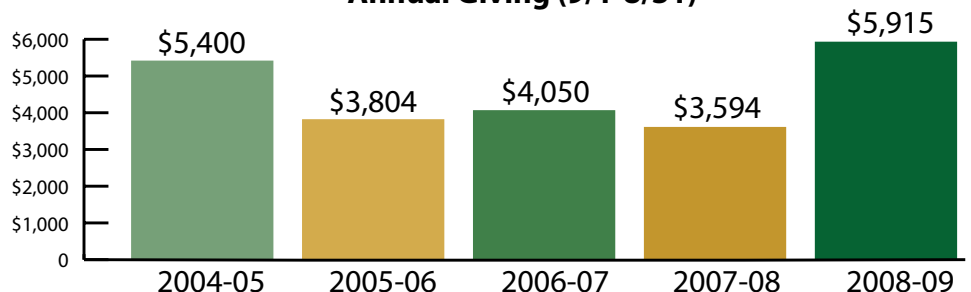

Spring 2009 GPAs

Lambda Chi Alpha:	3.288
Sigma Chi:	3.084
Phi Delta Theta:	3.072
Sigma Nu:	3.011
ALL-FRATERNITY AVG:	2.96
Phi Gamma Delta:	2.894
Phi Kappa Psi:	2.887
Phi Sigma Kappa:	2.852
Alpha Tau Omega:	2.822
Alpha Chi Rho:	2.809
Sigma Alpha Epsilon:	2.782
Tau Kappa Epsilon:	2.731

Donor Generosity Yields All-time Best Annual Giving

Thank you to our 99 alumni donors (a record number, we might add) for contributing $5,915 to the 2008-09 annual fund, which ended August 31. Thanks to their support, last year was the highest annual giving year we've ever had!

In addition to funding our communications program to keep you connected with other Theta-Pi alums, the annual fund enables us to do more to support the active chapter. As you'll

read throughout this newsletter, our actives have been achieving tremendous success in everything from scholarship to philanthropy to recruitment and much more! They have been working hard to maintain a positive presence on campus...don't they deserve our continued support?

If you haven't yet made a gift to kick off the 2009-10 giving year (see a list of current donors to the left), please do so today.

Annual Giving (9/1-8/31)